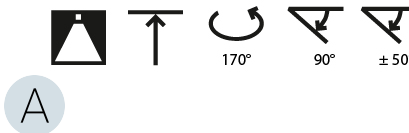

GENERAL

Series: Sign Diva Dancer
Subseries: Sign Diva Dancer
Brand: Prolicht
Division: Architectural
Mounting Type: Suspension
Mounting Location: Ceiling
Subcategory: Pendant

PHYSICAL

Shape: Round
Diameter (mm): 570
Diameter (in): 22 7/16
Height (mm): 1620
Height (in): 63 3/4
Light Distribution: Adjustable / Direct
Weight (kg): 6.0
Weight (lbs): 13.22
Diffuser: PMMA - Opal / Micro-Prism / Sparkling Secret / Vintage Industrial
Fixture Finish: SSR / BKV / CWI / CRY / HAB / UFT / ITA / RUA / FTG / MYG / LOD / PUS / FRO / FUP / KIA / POP / BLS / SPG / MEY / GOH / GUM / CHC / COM / ABZ / JAG / OBR / MOS / ROR
Fixture Material: Extruded Aluminum / Steel

ELECTRICAL

Lamp Type: LED (Zhaga Standard)
Input Wattage (W): 58.3
Total Output Wattage (W): 46.9
Dimming: Tri-Mode (Non-Dimming and Phase Dimming (120Vac only) and 0-10V Dimming)
Driver Included: Yes
Driver Location: Integrated
Driver Type: Constant Current - Universal
Driver Class: Class 2
Input Voltage (V): 120 - 277
Constant Current (MA): 350

LED

Color Temperature (°K): 3000 / 3500 / 4000
Max. Delivered Lumen (lm): 6120 / 6233 / 6360
CRI: >90 CRI
Lamp Life (hrs): 50000

OPTICAL

Adjustability: Rotational Canopy 170°; Tilting Canopy ±50°; Tilting Head ±90°

RATINGS AND CERTIFICATIONS

Certified By: Certified for North American Standards
IP rating: IP20